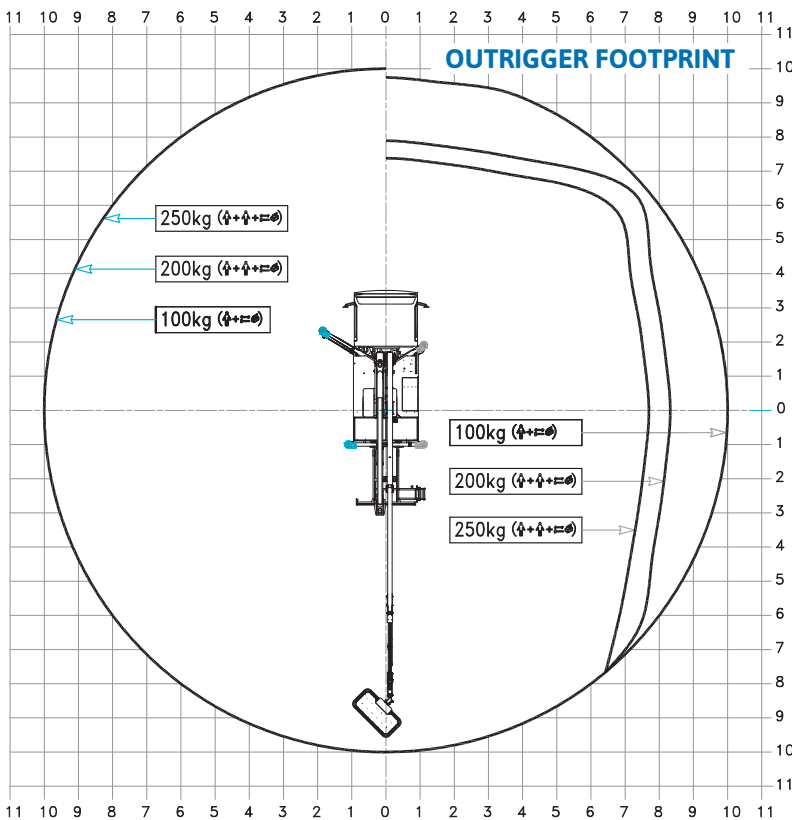

SPECIFICATION

CTEZED 23.3 JHV NISSAN 3,5t

WORKING ENVELOPE

* outreach and height max values and repeatability can change within ± 3% due to manufacturing variation and working condition.

DIMENSIONS

Product specifications are subject to change without notice or obligation. Technical features and drawings in this brochure are for illustrative purposes only. _ZED 23.3 JHV Nissan - ed. 08/18