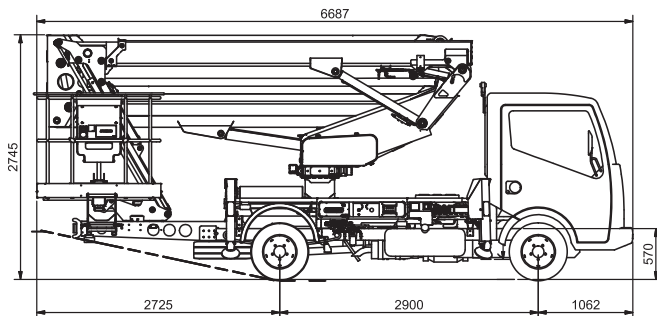

SPECIFICATION

CTEZED 23.3 JHV NISSAN 3,5t

WORKING ENVELOPE

* outreach and height max values and repeatability can change within ± 3% due to manufacturing variation and working condition.

DIMENSIONS

Product specifications are subject to change without notice or obligation. Technical features and drawings in this brochure are for illustrative purposes only. _ZED 23.3 JHV Nissan - ed. 08/18