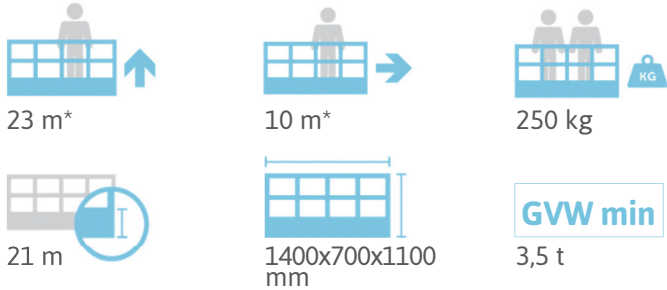

SPECIFICATION

CTEZED 23.3 JHV NISSAN 3,5t

WORKING ENVELOPE

* outreach and height max values and repeatability can change within ± 3% due to manufacturing variation and working condition.

DIMENSIONS

Product specifications are subject to change without notice or obligation. Technical features and drawings in this brochure are for illustrative purposes only. _ZED 23.3 JHV Nissan - ed. 08/18