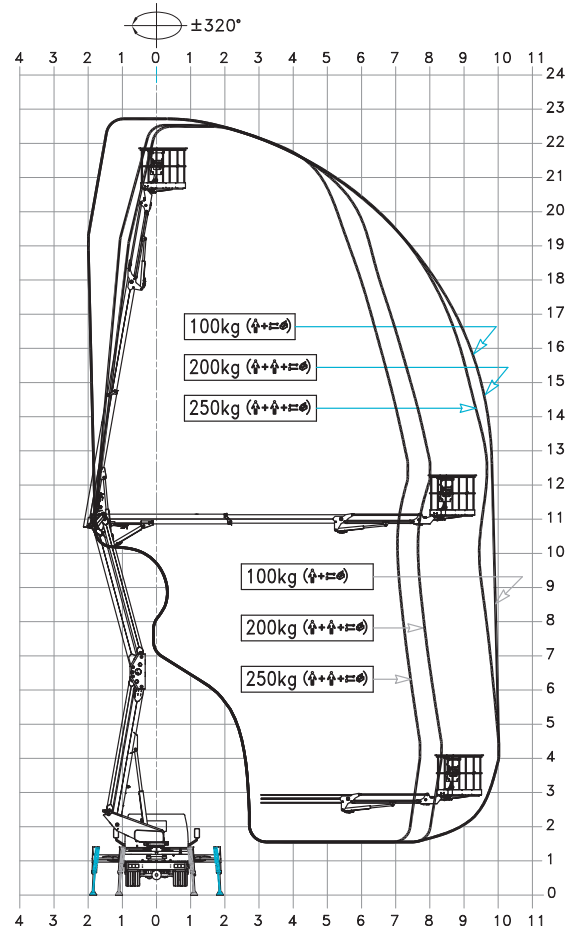

SPECIFICATION

CTEZED 23.3 JHV NISSAN 3,5t

WORKING ENVELOPE

* outreach and height max values and repeatability can change within ± 3% due to manufacturing variation and working condition.

DIMENSIONS

Product specifications are subject to change without notice or obligation. Technical features and drawings in this brochure are for illustrative purposes only. _ZED 23.3 JHV Nissan - ed. 08/18