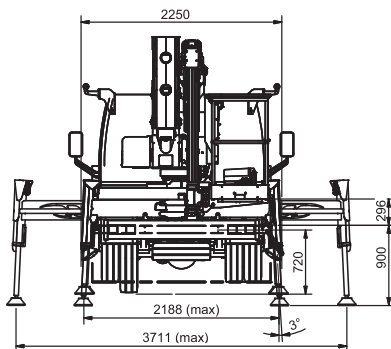

SPECIFICATION

CTEZED 23.3 JHV NISSAN 3,5t

WORKING ENVELOPE

* outreach and height max values and repeatability can change within ± 3% due to manufacturing variation and working condition.

DIMENSIONS

Product specifications are subject to change without notice or obligation. Technical features and drawings in this brochure are for illustrative purposes only. _ZED 23.3 JHV Nissan - ed. 08/18