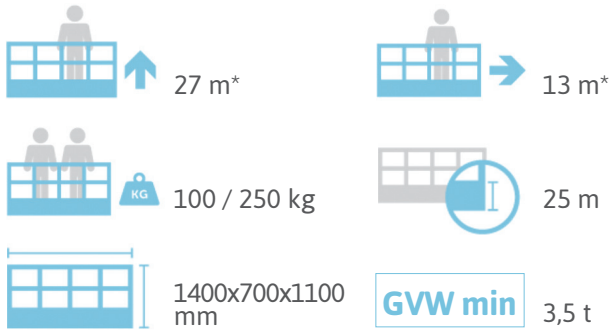

SPECIFICATION

CTEB-LIFT 27

IVECO Daily

WORKING ENVELOPE

DIMENSIONS

* outreach and height max values and repeatability can change within ± 3% due to manufacturing variation and working condition.

Product specifications are subject to change without notice or obligation. Technical features and drawings in this brochure are for illustrative purposes only. _B-LIFT27 - ed. 11/17