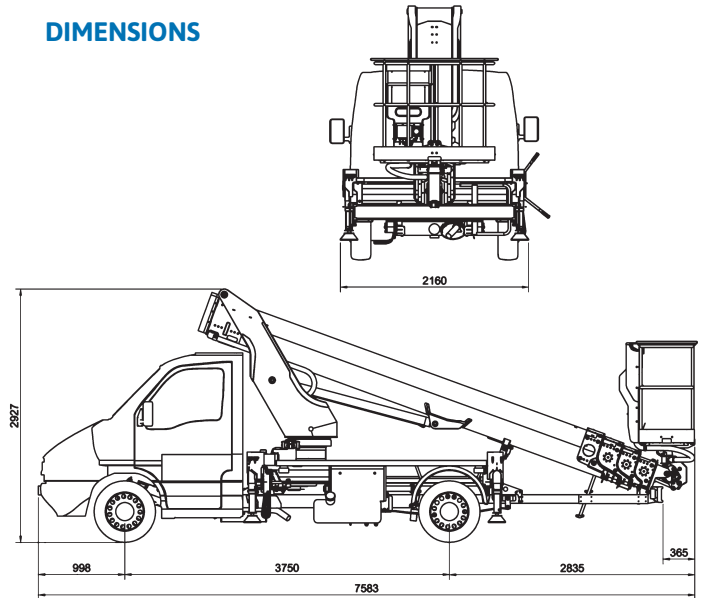

SPECIFICATION

CTEB-LIFT 27

IVECO Daily

WORKING ENVELOPE

DIMENSIONS

* outreach and height max values and repeatability can change within ± 3% due to manufacturing variation and working condition.

Product specifications are subject to change without notice or obligation. Technical features and drawings in this brochure are for illustrative purposes only. _B-LIFT27 - ed. 11/17