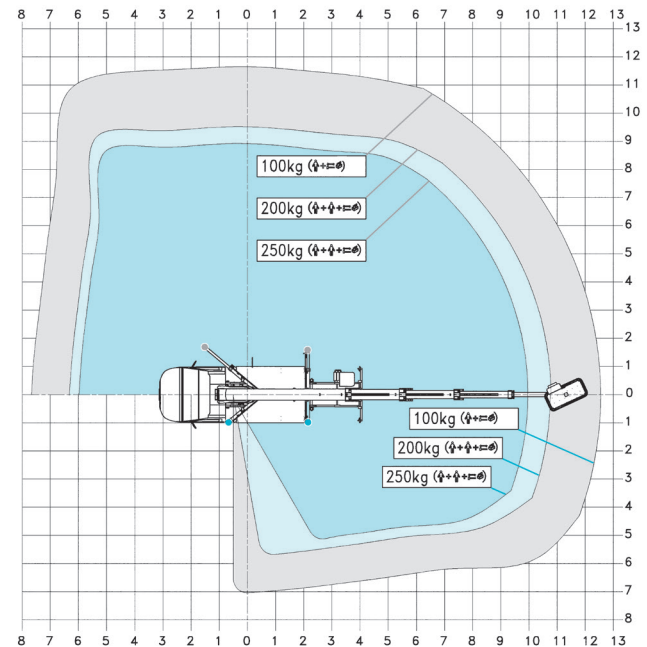

SPECIFICATION

CTEB-LIFT 27

IVECO Daily

WORKING ENVELOPE

DIMENSIONS

* outreach and height max values and repeatability can change within ± 3% due to manufacturing variation and working condition.

Product specifications are subject to change without notice or obligation. Technical features and drawings in this brochure are for illustrative purposes only. _B-LIFT27 - ed. 11/17