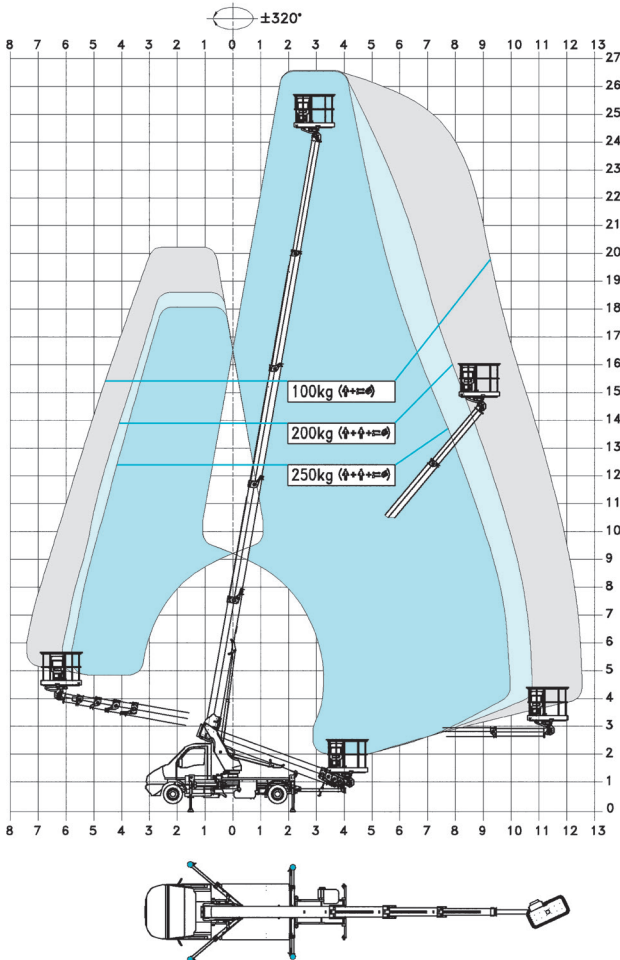

SPECIFICATION

CTEB-LIFT 27

IVECO Daily

WORKING ENVELOPE

DIMENSIONS

* outreach and height max values and repeatability can change within ± 3% due to manufacturing variation and working condition.

Product specifications are subject to change without notice or obligation. Technical features and drawings in this brochure are for illustrative purposes only. _B-LIFT27 - ed. 11/17